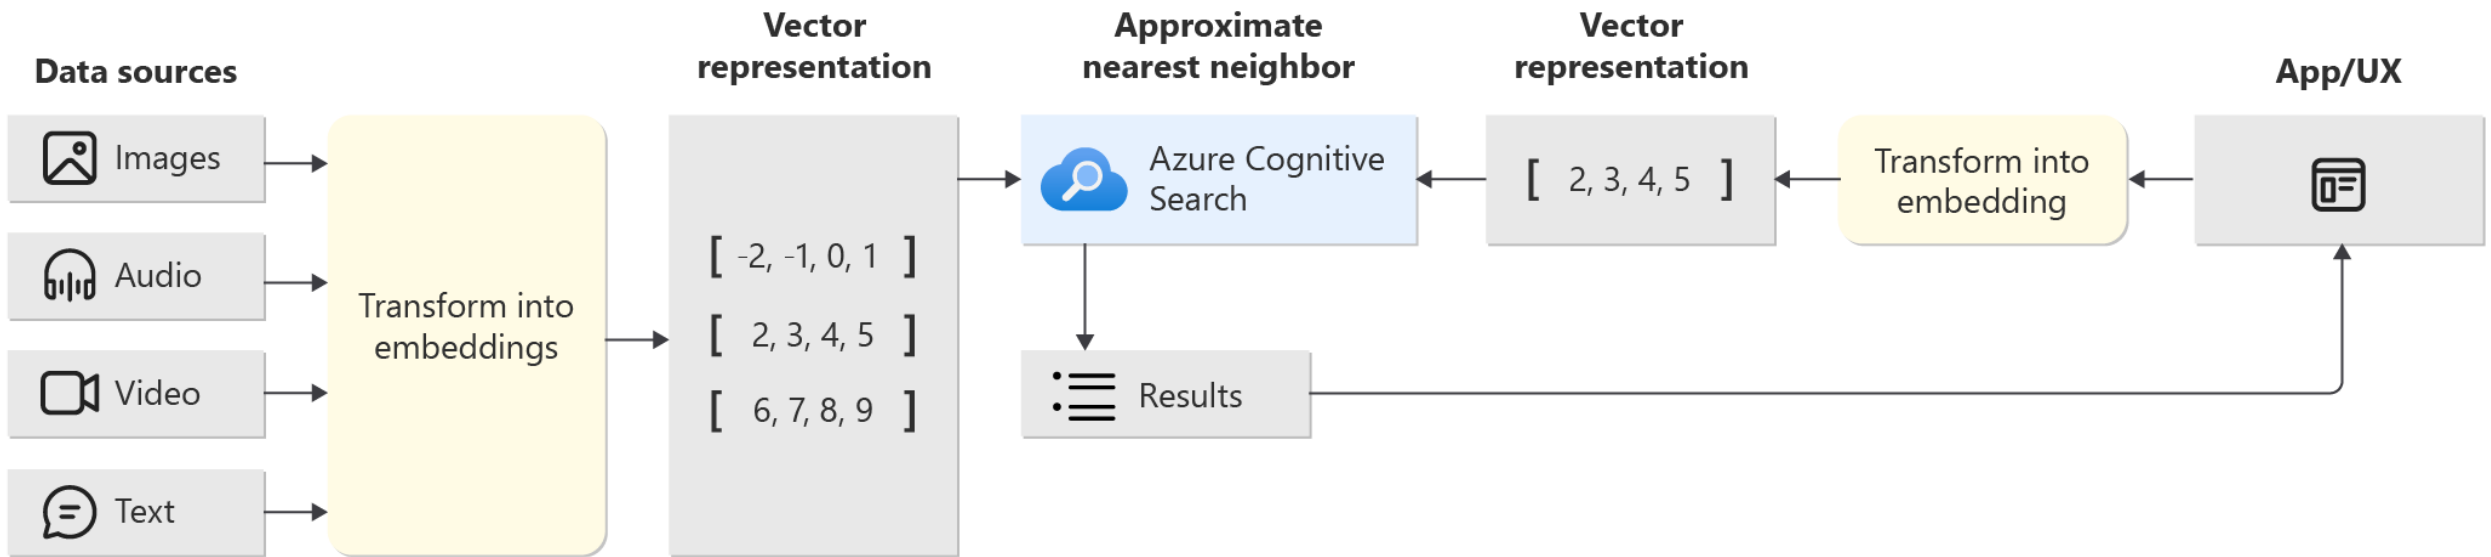

Vector search