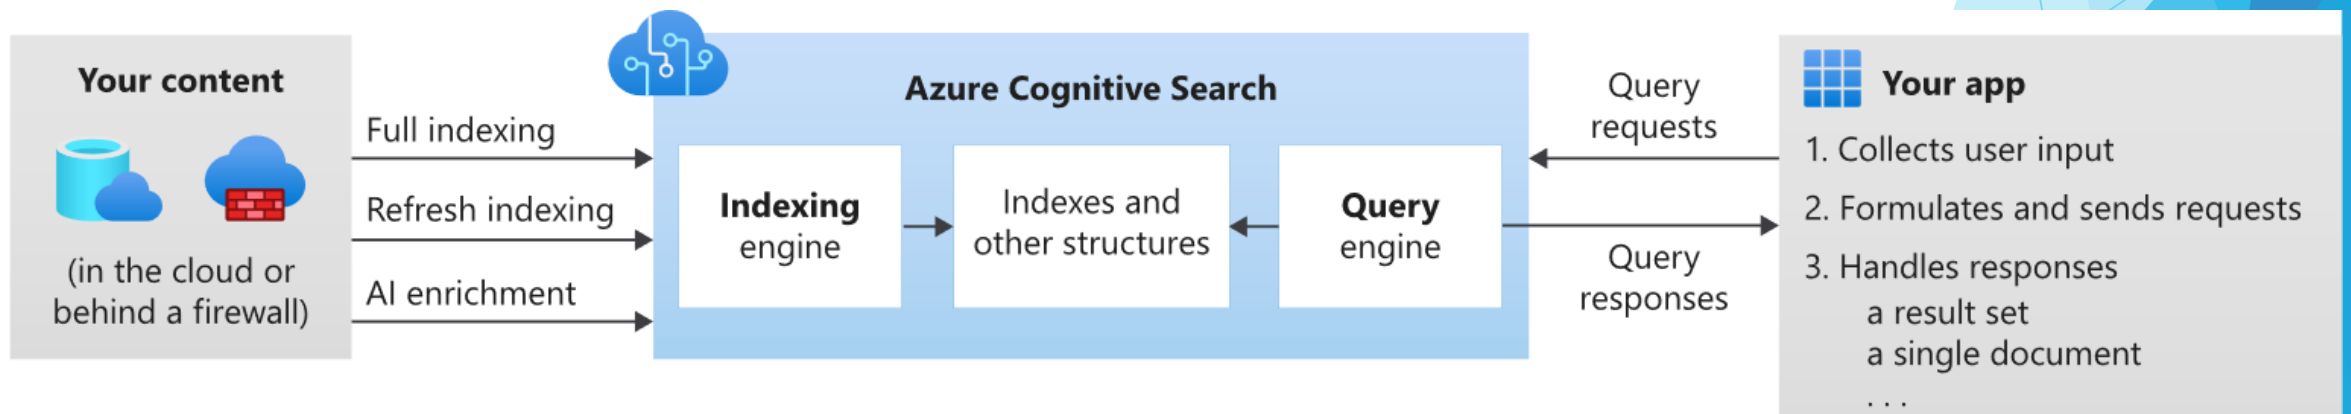

Process recap

1. Bring a data source
2. Import data from it. Document cracking
3. Enrich with cognitive skills (OCR, translation, custom, etc)
4. Configure the index
5. Configure the indexer
6. Create the indexer and run it to create the index